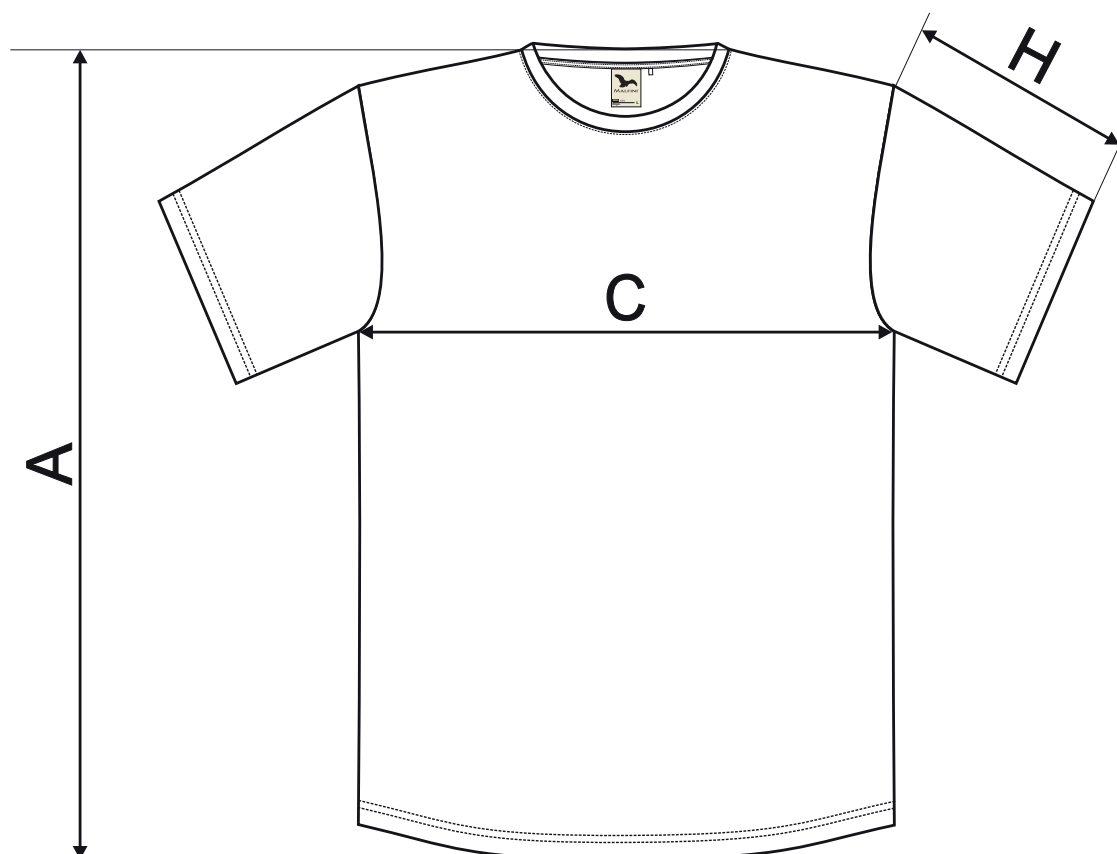

171 Origin ♂

SIZE SPECIFICATION [cm]

size	S	M	L	XL	2XL	3XL
A	68	71	74	77	80	82
C	47	51	55	59	64	70
H	19	20	21	22	23	24

All size specifications listed are in cm. Accepted tolerance of up to $\pm 5\%$.

Organic
Certified by Control Union
1033786