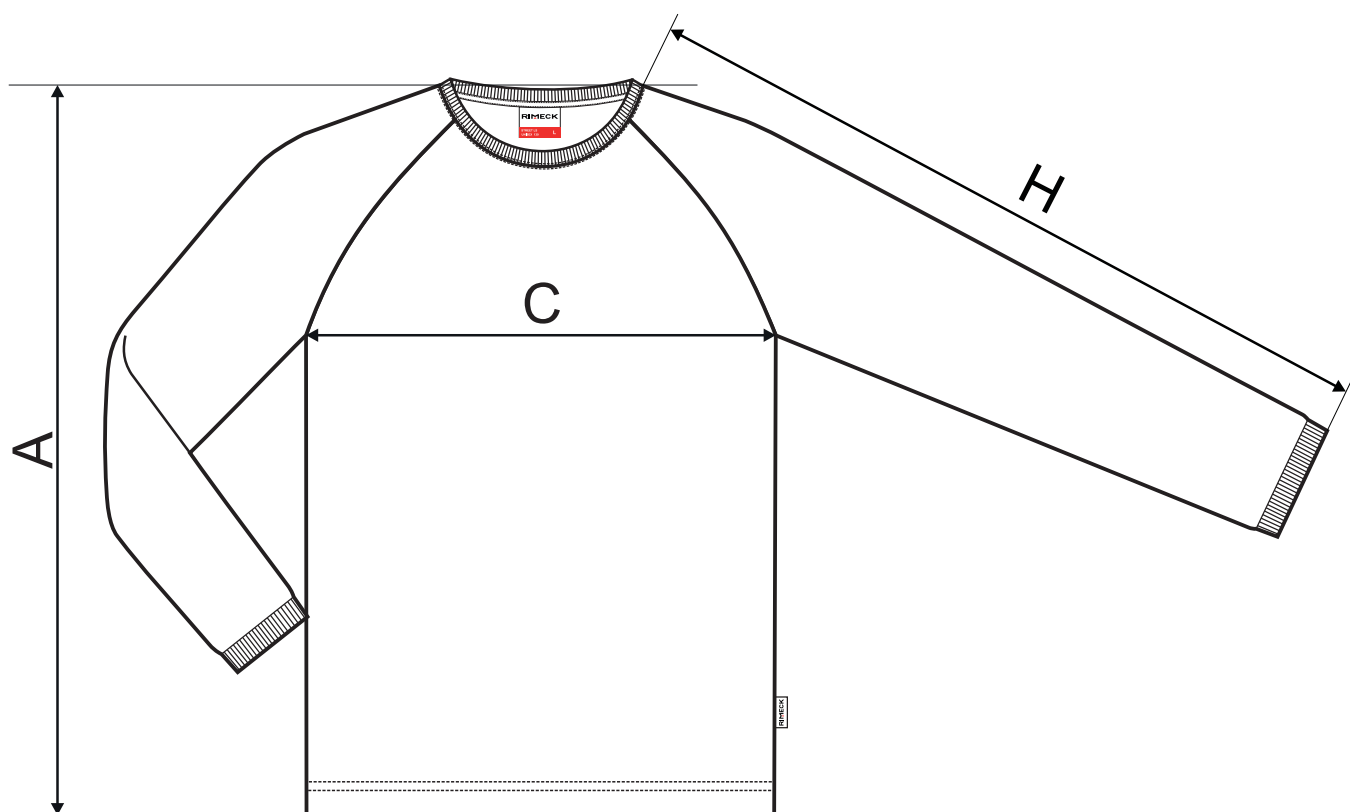

► STREET LS 130

♂ T-shirt

size [cm]	S	M	L	XL	2XL	3XL	4XL
A	70	72	74	76	78	80	82
C	45	49	53	57	62	68	74
H	74	76	78	80	82	84	86

All size specifications listed are in cm. Accepted tolerance of up to +/- 5%.