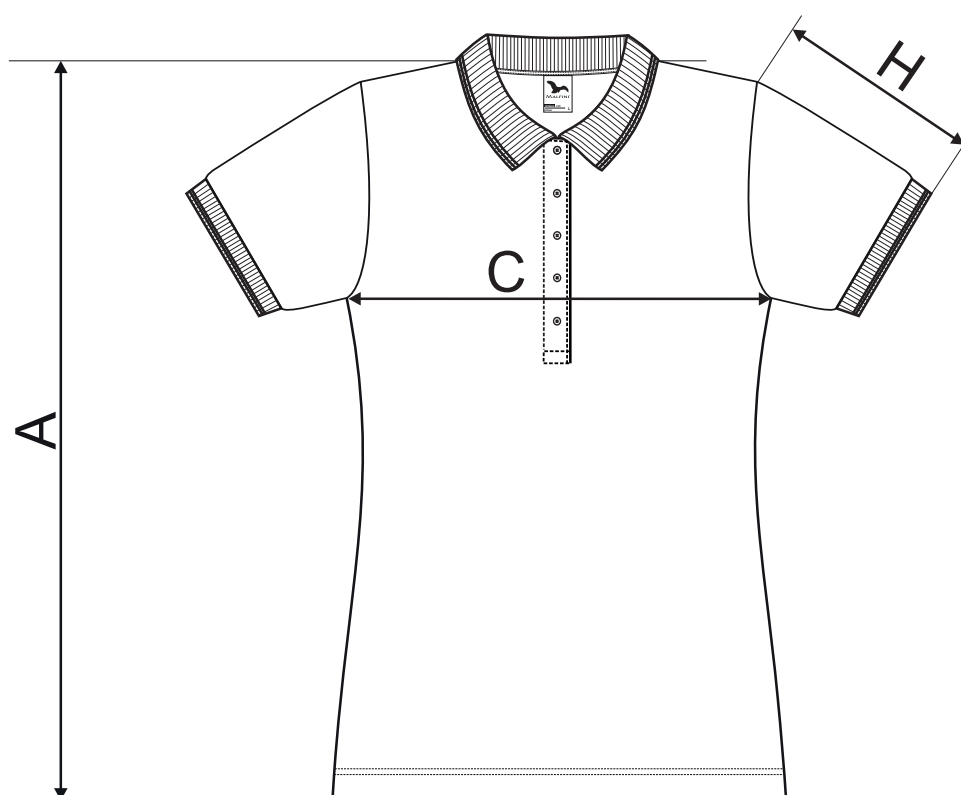

220 Urban ♀

SIZE SPECIFICATION [cm]

NEW

size	XS	S	M	L	XL	2XL
A	64	66	68	70	72	74
C	41	45	49	53	59	65
H	18	19	20	21	22	23

SIZE SPECIFICATION [cm]

ORIGINAL

size	XS	S	M	L	XL	2XL
A	63	65	67	69	71	73
C	38	42	46	50	55	61
H	15,5	16	16,5	17	17,5	18

All size specifications listed are in cm. Accepted tolerance of up to ± 5%.

STANDARD
100
PG020 153249
OETI

amfori 
Trade with purpose