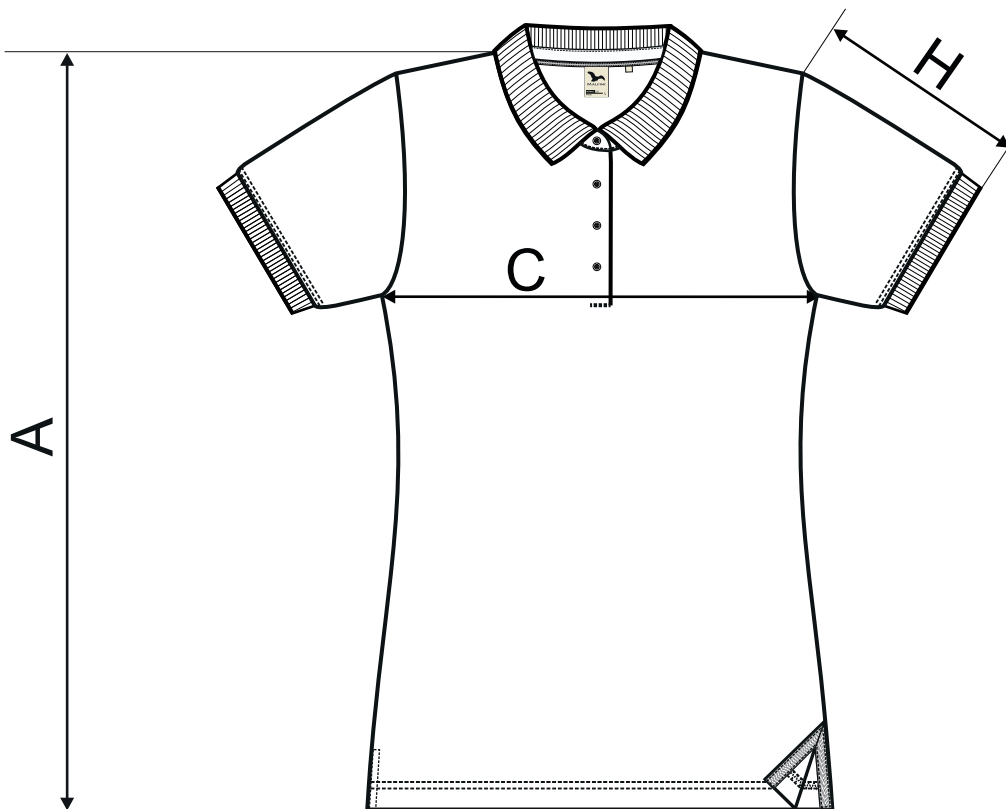

235 PRIME ♀

SIZE SPECIFICATION [cm]

size	XS	S	M	L	XL	2XL
A	62	64	66	68	70	72
C	40	44	48	52	58	64
H	18	19	20	21	22	23

All size specifications listed are in cm. Accepted tolerance of up to ± 5%.

Organic
Certified by Control Union
1033786